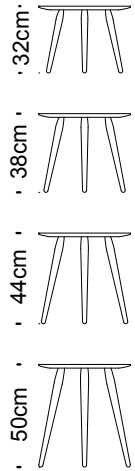

CEO
Jacob S. Munch
Bruunmunch Furniture

Oak / Oak

Oak / Black

Walnut / Walnut

C White / Oak

PLAYround
art.no. BM 8010

PLAYorganic
art.no. BM 8011

PLAYrectangular
art.no. BM 8012