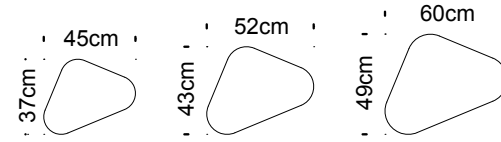

CEO
Jacob S. Munch
Bruunmunch Furniture

Oak / Oak

Oak / Black

Walnut / Walnut

C White / Oak

PLAYround
art.no. BM 8010

PLAYorganic
art.no. BM 8011

PLAYrectangular
art.no. BM 8012