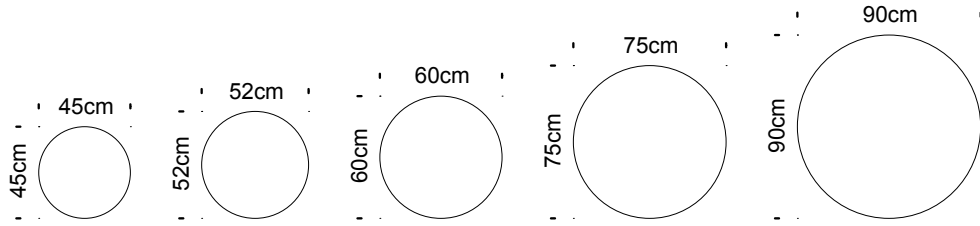

CEO
Jacob S. Munch
Bruunmunch Furniture

Oak / Oak

Oak / Black

Walnut / Walnut

C White / Oak

PLAYround
art.no. BM 8010

PLAYorganic
art.no. BM 8011

PLAYrectangular
art.no. BM 8012