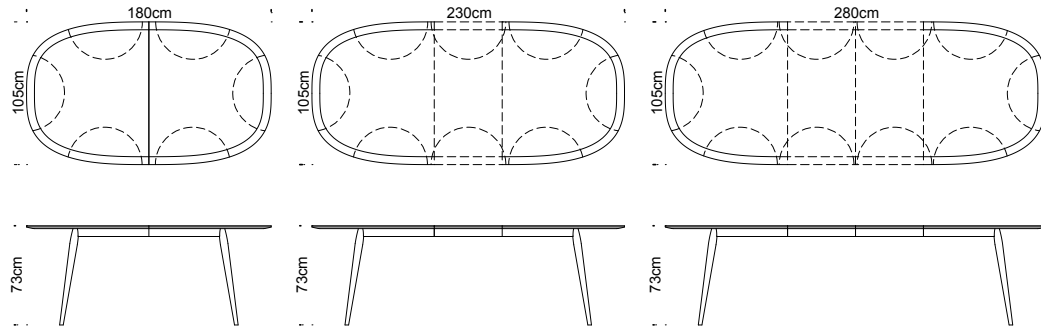

Walnut, oil

Oak, black

C White

Storm Grey

PLAYdinner round

art.no. BM 8101 Ø120

PLAYdinner lamé curve

art.no. BM 8102 L180