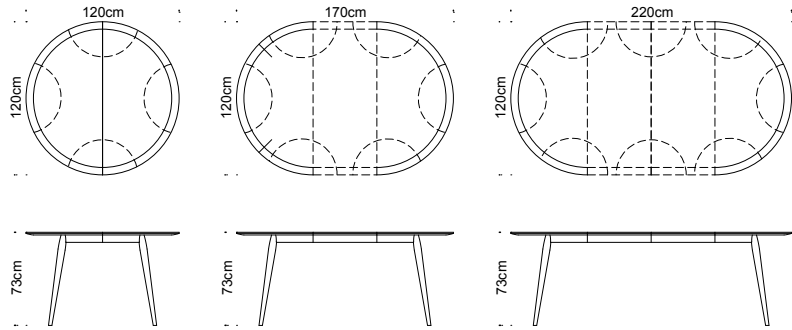

Walnut, oil

Oak, black

C White

Storm Grey

PLAYdinner round

art.no. BM 8101 Ø120

PLAYdinner lamé curve

art.no. BM 8102 L180