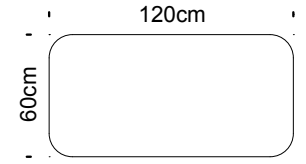

CEO
Jacob S. Munch
Bruunmunch Furniture

Oak / Oak

Oak / Black

Walnut / Walnut

C White / Oak

PLAYround
art.no. BM 8010

PLAYorganic
art.no. BM 8011

PLAYrectangular
art.no. BM 8012